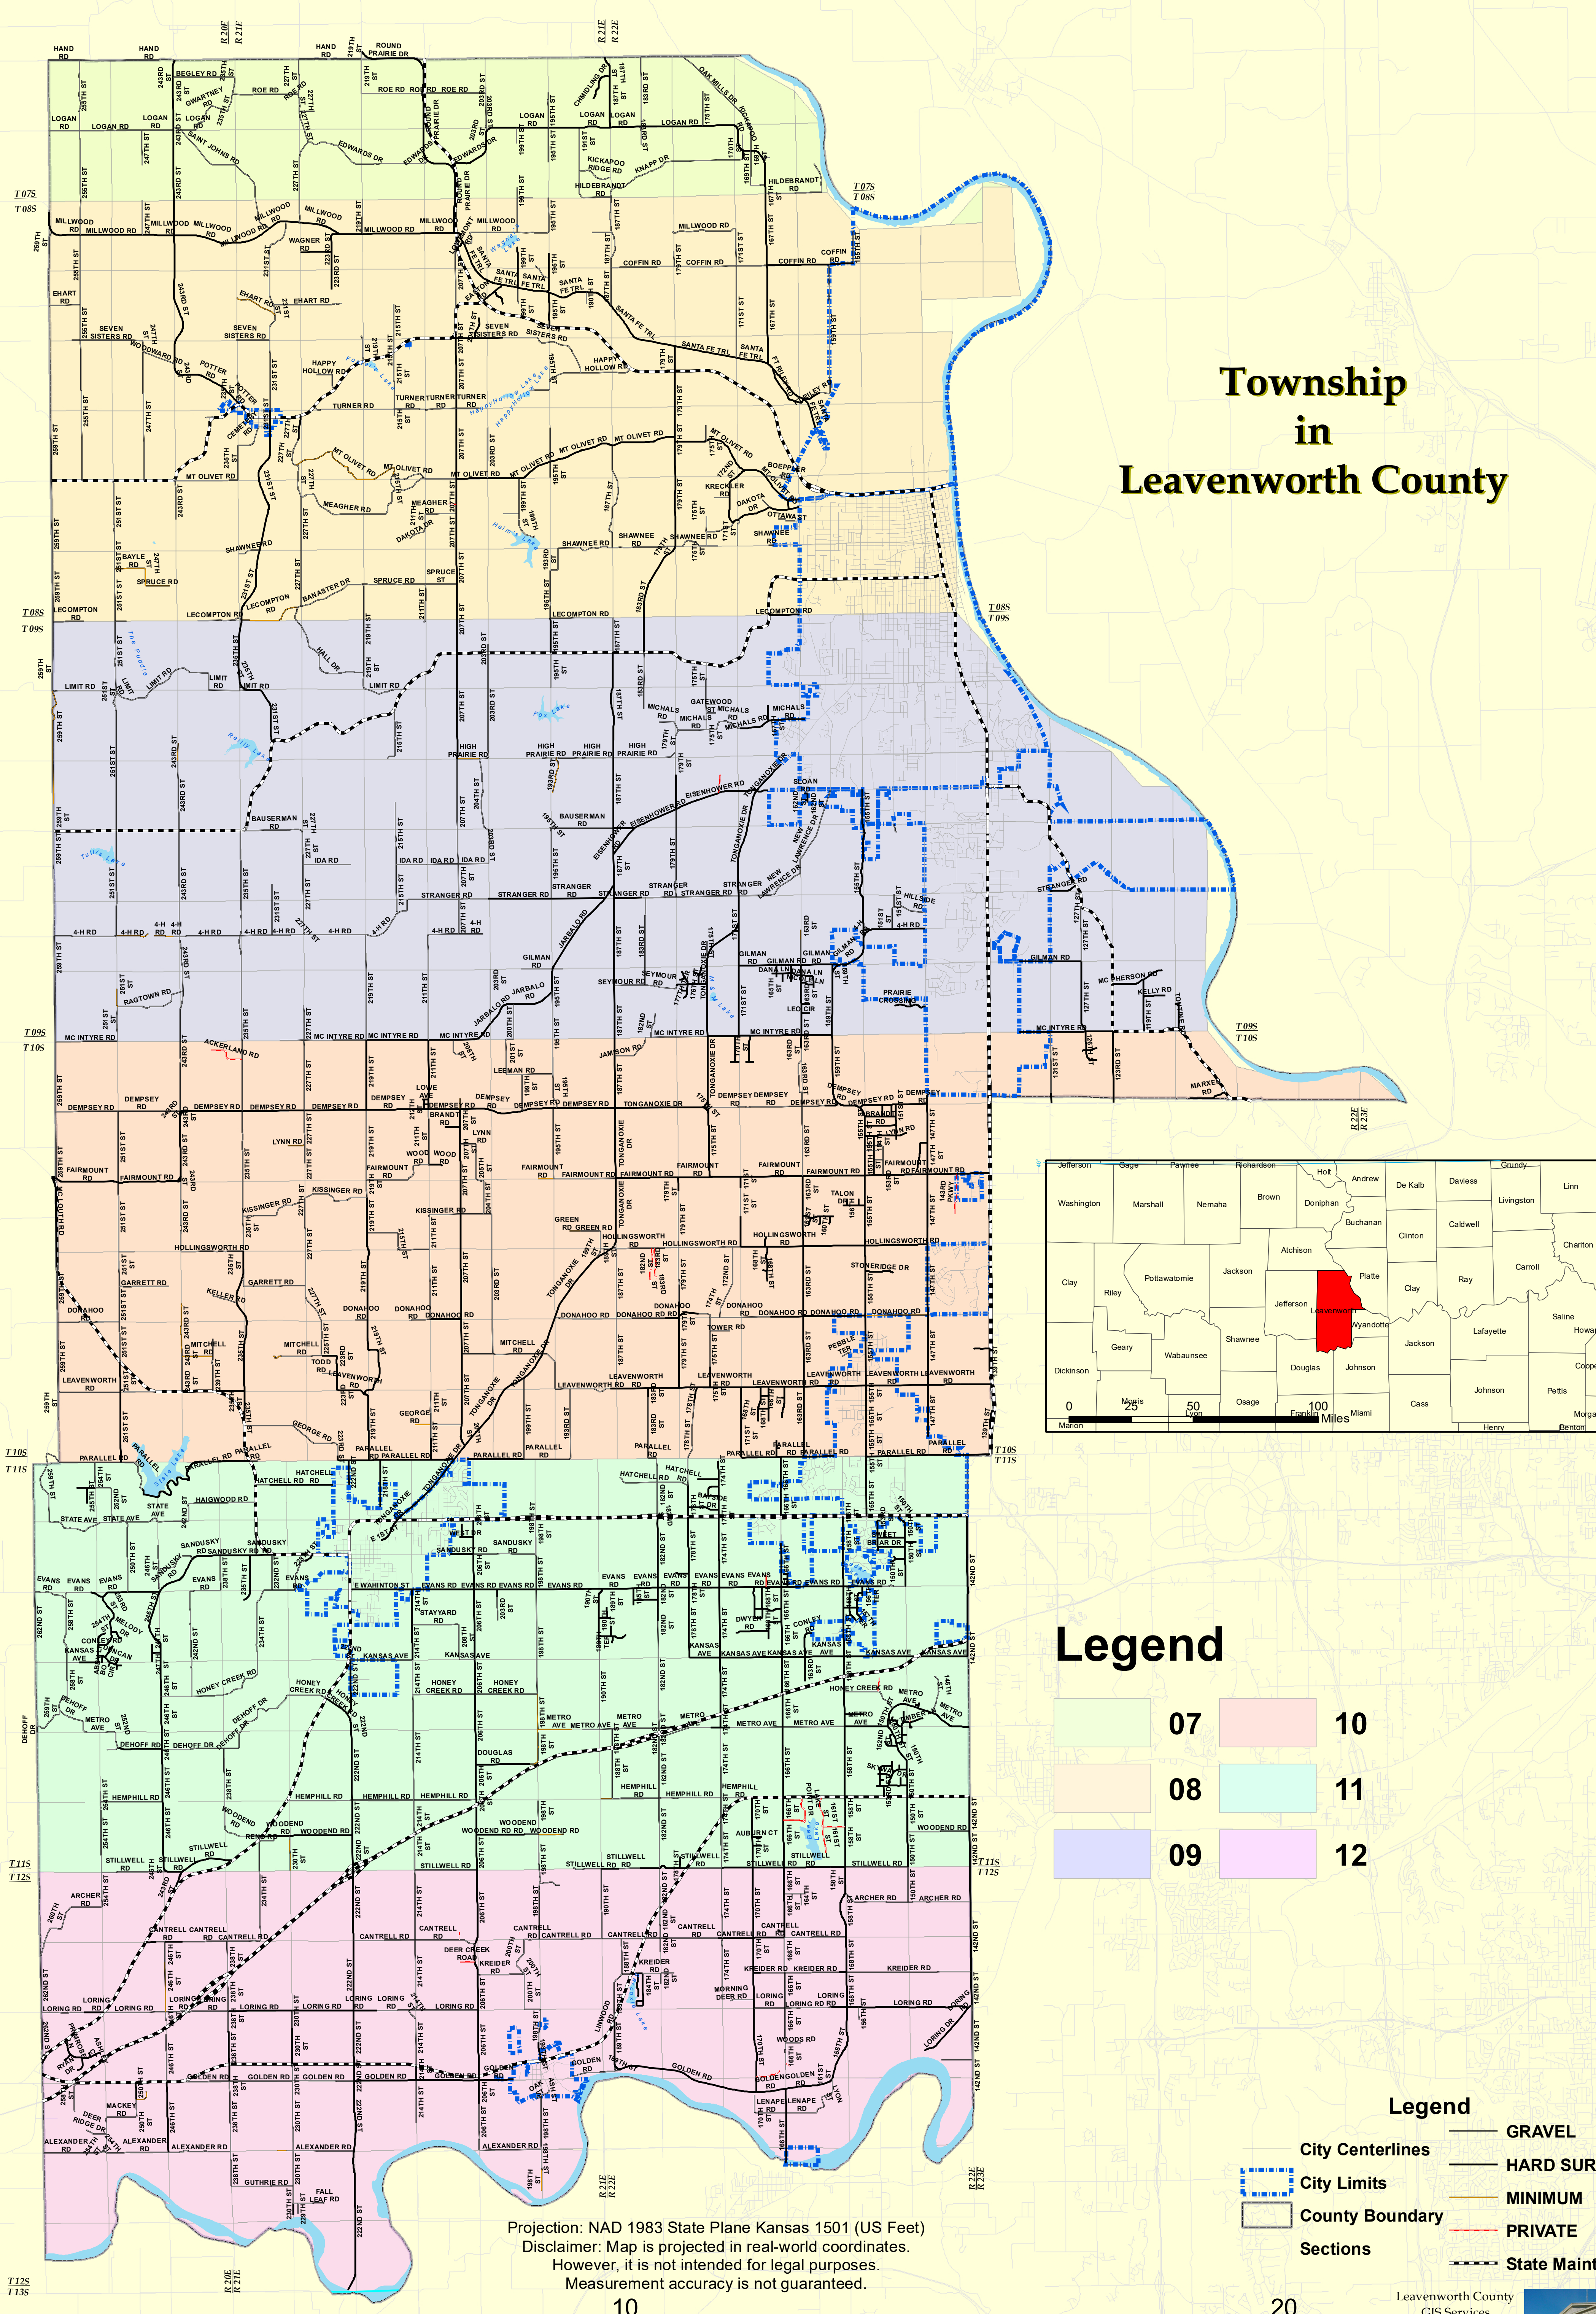

LEAVENWORTH COUNTY KANSAS 2025

Township in Leavenworth County

Legend

07	10
08	11
09	12

Legend

	GRAVEL
	HARD SURFACE
	MINIMUM
	PRIVATE
	State Maintained
	City Limits
	City Centerlines
	County Boundary
	Sections

Projection: NAD 1983 State Plane Kansas 1501 (US Feet)
 Disclaimer: Map is projected in real-world coordinates.
 However, it is not intended for legal purposes.
 Measurement accuracy is not guaranteed.