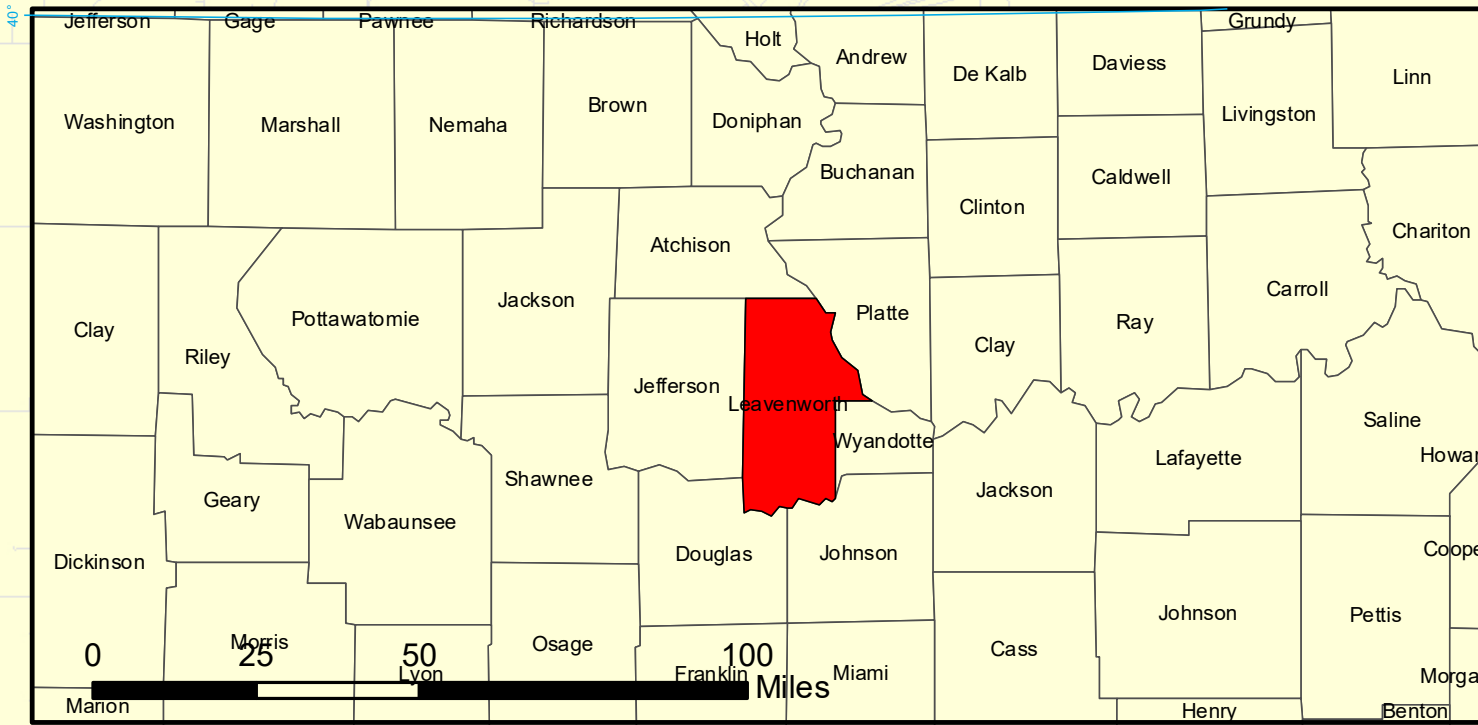

LEAVENWORTH COUNTY KANSAS 2025

Township in Leavenworth County

Legend

07	10
08	11
09	12

Legend

	GRAVEL
	HARD SURFACE
	MINIMUM
	PRIVATE
	State Maintained
	City Limits
	City Centerlines
	County Boundary
	Sections

Projection: NAD 1983 State Plane Kansas 1501 (US Feet)
 Disclaimer: Map is projected in real-world coordinates.
 However, it is not intended for legal purposes.
 Measurement accuracy is not guaranteed.